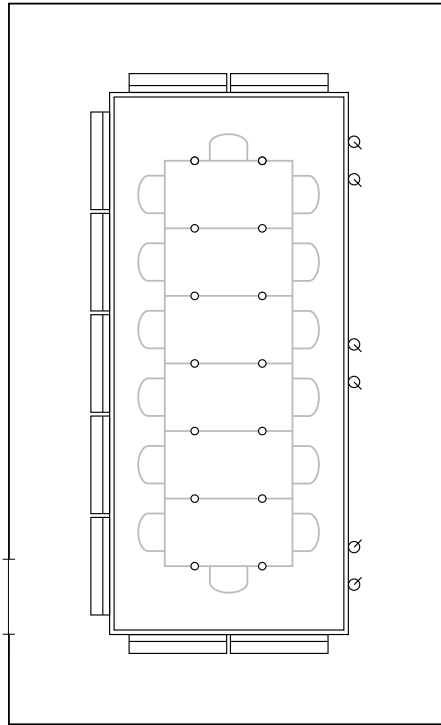

Direct-indirect luminaires suspended above the table provide ambient lighting in line with the layout or the office furniture. Downlights arranged along the side walls brighten the overall environment. The end walls can receive additional lighting via wallwashers; luminaires along the side walls can be dimmed to provide lower lighting levels, for example, for people to write by when slides are being shown.

Recessed downlight for halogen lamps or general service lamps.

Pendant direct-indirect luminaire for fluorescent lamps.

Recessed wallwasher for fluorescent lamps.

The lighting is installed in a suspended ceiling positioned at a set distance to the walls. The light consists of two rows of low-voltage downlights, which produce specular effects on the surface of the table. These downlights comprise the main lighting on representative occasions or light for people to write by in the case of slide projections. Above the edge of the ceiling there are tracks with washlights for indirect lighting, and spotlights. The spotlights and the washlights, which have fluorescent lamps, adjacent to the side and end walls can be switched and dimmed separately.

Recessed downlights for low-voltage lamps.

Track with spotlights and wallwashers for fluorescent lamps.

Washlights provide direct lighting over the table and ambient lighting by the light reflected by the walls. The luminaires are equipped with general service lamps, which means that they can be easily dimmed to the required lighting level; the alignment of the lighting to the seating ensures optimum visual comfort. The pairs of luminaires nearest the end walls can be switched separately for projection lighting. Tracks mounted parallel to the end walls can take spotlights for the illumination of the walls or presentations.