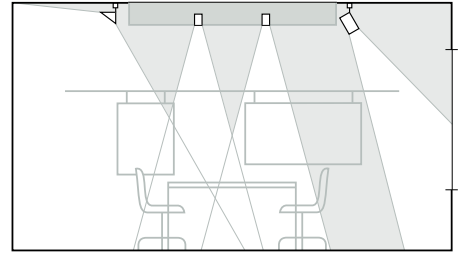

Direct-indirect luminaires suspended above the table provide ambient lighting in line with the layout or the office furniture. Downlights arranged along the side walls brighten the overall environment. The end walls can receive additional lighting via wallwashers; luminaires along the side walls can be dimmed to provide lower lighting levels, for example, for people to write by when slides are being shown.

Recessed downlight for halogen lamps or general service lamps.

Pendant direct-indirect luminaire for fluorescent lamps.

Recessed wallwasher for fluorescent lamps.

The lighting is installed in a suspended ceiling positioned at a set distance to the walls. The light consists of two rows of low-voltage downlights, which produce specular effects on the surface of the table. These downlights comprise the main lighting on representative occasions or light for people to write by in the case of slide projections. Above the edge of the ceiling there are tracks with washlights for indirect lighting, and spotlights. The spotlights and the washlights, which have fluorescent lamps, adjacent to the side and end walls can be switched and dimmed separately.

Recessed downlights for low-voltage lamps.

Track with spotlights and wallwashers for fluorescent lamps.

Washlights provide direct lighting over the table and ambient lighting by the light reflected by the walls. The luminaires are equipped with general service lamps, which means that they can be easily dimmed to the required lighting level; the alignment of the lighting to the seating ensures optimum visual comfort. The pairs of luminaires nearest the end walls can be switched separately for projection lighting. Tracks mounted parallel to the end walls can take spotlights for the illumination of the walls or presentations.