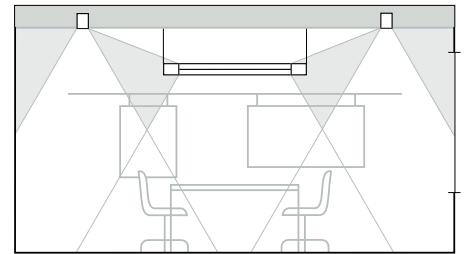

Direct-indirect luminaires suspended above the table provide ambient lighting in line with the layout or the office furniture. Downlights arranged along the side walls brighten the overall environment. The end walls can receive additional lighting via wallwashers; luminaires along the side walls can be dimmed to provide lower lighting levels, for example, for people to write by when slides are being shown.

Recessed downlight for halogen lamps or general service lamps.

Pendant direct-indirect luminaire for fluorescent lamps.

Recessed wallwasher for fluorescent lamps.

The lighting is installed in a suspended ceiling positioned at a set distance to the walls. The light consists of two rows of low-voltage downlights, which produce specular effects on the surface of the table. These downlights comprise the main lighting on representative occasions or light for people to write by in the case of slide projections. Above the edge of the ceiling there are tracks with washlights for indirect lighting, and spotlights. The spotlights and the washlights, which have fluorescent lamps, adjacent to the side and end walls can be switched and dimmed separately.

Recessed downlights for low-voltage lamps.

Track with spotlights and wallwashers for fluorescent lamps.

Washlights provide direct lighting over the table and ambient lighting by the light reflected by the walls. The luminaires are equipped with general service lamps, which means that they can be easily dimmed to the required lighting level; the alignment of the lighting to the seating ensures optimum visual comfort. The pairs of luminaires nearest the end walls can be switched separately for projection lighting. Tracks mounted parallel to the end walls can take spotlights for the illumination of the walls or presentations.