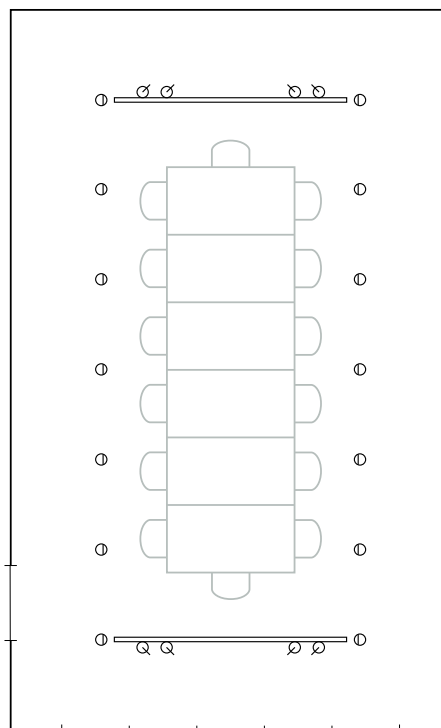

Direct-indirect luminaires suspended above the table provide ambient lighting in line with the layout or the office furniture. Downlights arranged along the side walls brighten the overall environment. The end walls can receive additional lighting via wallwashers; luminaires along the side walls can be dimmed to provide lower lighting levels, for example, for people to write by when slides are being shown.

Recessed downlight for halogen lamps or general service lamps.

Pendant direct-indirect luminaire for fluorescent lamps.

Recessed wallwasher for fluorescent lamps.

The lighting is installed in a suspended ceiling positioned at a set distance to the walls. The light consists of two rows of low-voltage downlights, which produce specular effects on the surface of the table. These downlights comprise the main lighting on representative occasions or light for people to write by in the case of slide projections. Above the edge of the ceiling there are tracks with washlights for indirect lighting, and spotlights. The spotlights and the washlights, which have fluorescent lamps, adjacent to the side and end walls can be switched and dimmed separately.

Recessed downlights for low-voltage lamps.

Track with spotlights and wallwashers for fluorescent lamps.

Washlights provide direct lighting over the table and ambient lighting by the light reflected by the walls. The luminaires are equipped with general service lamps, which means that they can be easily dimmed to the required lighting level; the alignment of the lighting to the seating ensures optimum visual comfort. The pairs of luminaires nearest the end walls can be switched separately for projection lighting. Tracks mounted parallel to the end walls can take spotlights for the illumination of the walls or presentations.