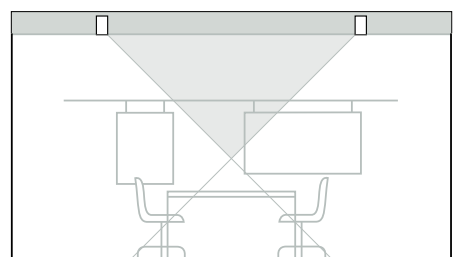

Direct-indirect luminaires suspended above the table provide ambient lighting in line with the layout or the office furniture. Downlights arranged along the side walls brighten the overall environment. The end walls can receive additional lighting via wallwashers; luminaires along the side walls can be dimmed to provide lower lighting levels, for example, for people to write by when slides are being shown.

Recessed downlight for halogen lamps or general service lamps.

Pendant direct-indirect luminaire for fluorescent lamps.

Recessed wallwasher for fluorescent lamps.

The lighting is installed in a suspended ceiling positioned at a set distance to the walls. The light consists of two rows of low-voltage downlights, which produce specular effects on the surface of the table. These downlights comprise the main lighting on representative occasions or light for people to write by in the case of slide projections. Above the edge of the ceiling there are tracks with washlights for indirect lighting, and spotlights. The spotlights and the washlights, which have fluorescent lamps, adjacent to the side and end walls can be switched and dimmed separately.

Recessed downlights for low-voltage lamps.

Track with spotlights and wallwashers for fluorescent lamps.

Washlights provide direct lighting over the table and ambient lighting by the light reflected by the walls. The luminaires are equipped with general service lamps, which means that they can be easily dimmed to the required lighting level; the alignment of the lighting to the seating ensures optimum visual comfort. The pairs of luminaires nearest the end walls can be switched separately for projection lighting. Tracks mounted parallel to the end walls can take spotlights for the illumination of the walls or presentations.