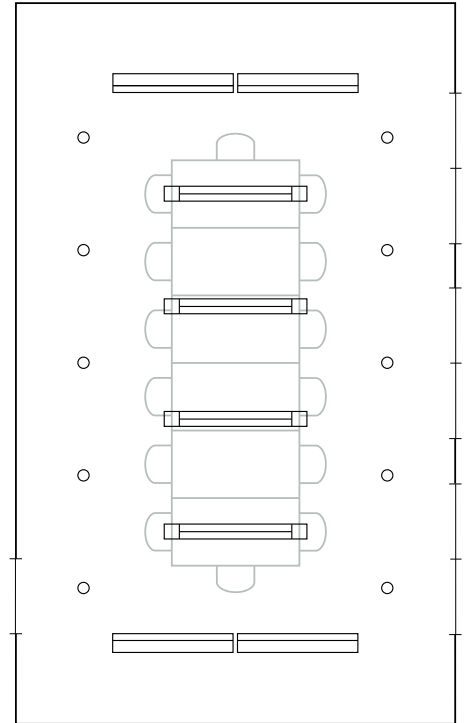

Direct-indirect luminaires suspended above the table provide ambient lighting in line with the layout or the office furniture. Downlights arranged along the side walls brighten the overall environment. The end walls can receive additional lighting via wallwashers; luminaires along the side walls can be dimmed to provide lower lighting levels, for example, for people to write by when slides are being shown.

Recessed downlight for halogen lamps or general service lamps.

Pendant direct-indirect luminaire for fluorescent lamps.

Recessed wallwasher for fluorescent lamps.

The lighting is installed in a suspended ceiling positioned at a set distance to the walls. The light consists of two rows of low-voltage downlights, which produce specular effects on the surface of the table. These downlights comprise the main lighting on representative occasions or light for people to write by in the case of slide projections. Above the edge of the ceiling there are tracks with washlights for indirect lighting, and spotlights. The spotlights and the washlights, which have fluorescent lamps, adjacent to the side and end walls can be switched and dimmed separately.

Recessed downlights for low-voltage lamps.

Track with spotlights and wallwashers for fluorescent lamps.

Washlights provide direct lighting over the table and ambient lighting by the light reflected by the walls. The luminaires are equipped with general service lamps, which means that they can be easily dimmed to the required lighting level; the alignment of the lighting to the seating ensures optimum visual comfort. The pairs of luminaires nearest the end walls can be switched separately for projection lighting. Tracks mounted parallel to the end walls can take spotlights for the illumination of the walls or presentations.